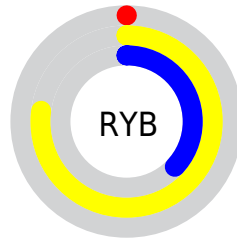

Red (0%)

Yellow (77%)

Blue (37%)