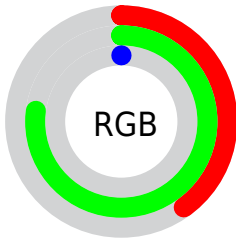

Distribution

Red (40%)

Green (77%)

Blue (0%)