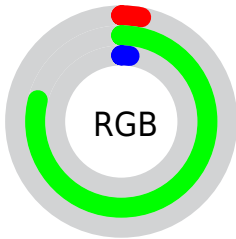

Distribution

Red (3%)

Green (79%)

Blue (2%)