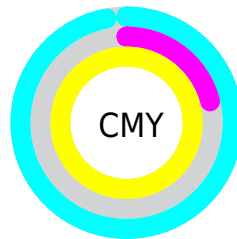

A 20% lighter version of the original color is **89, 97.543, 135.994**, and **52, 79.049, 136.016** is the 20% darker color. If you saturate the color by 10%, you get **71, 100.375, 135.990**, and if you desaturate by 10%, it is **71, 96.693, 136.525**.

# Distribution

Red (3%)

Green (79%)

Blue (2%)

Red (2%)

Yellow (79%)

Blue (78%)

Cyan (97%)

Magenta (0%)

Yellow (97%)

Black (21%)

Cyan (97%)

Magenta (21%)

Yellow (98%)