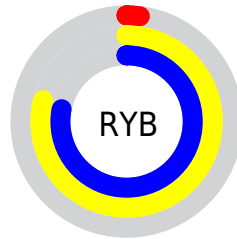

Red (2%)

Yellow (79%)

Blue (78%)