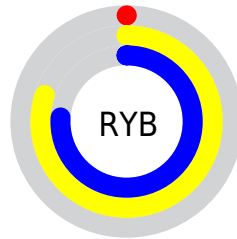

Red (0%)

Yellow (80%)

Blue (76%)