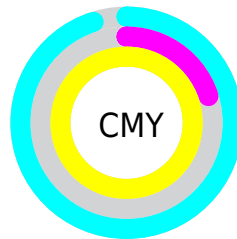

A 20% lighter version of the original color is **90, 97.267, 135.771**, and **53, 80.232, 136.016** is the 20% darker color. If you saturate the color by 10%, you get **72, 101.247, 135.806**, and if you desaturate by 10%, it is **72, 98.132, 136.050**.

# Distribution

Red (5%)

Green (80%)

Blue (0%)

Red (0%)

Yellow (80%)

Blue (76%)

Cyan (94%)

Magenta (0%)

Yellow (99%)

Black (20%)

Cyan (95%)

Magenta (20%)

Yellow (99%)