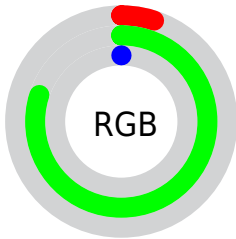

Distribution

Red (5%)

Green (80%)

Blue (0%)