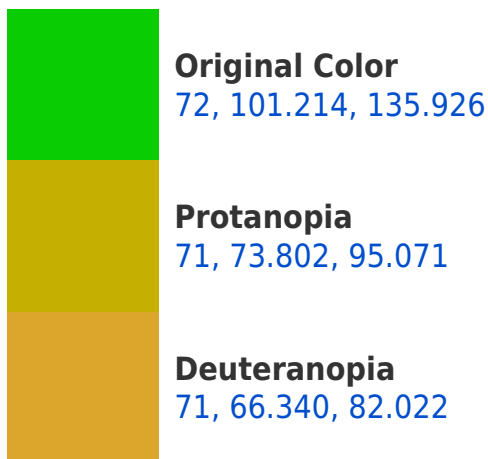

Color Blindness Simulation

Color vision deficiency is a very complex topic, and I could not describe the different causes any better than Wikipedia does, so if you want to learn more, you should check out their [article about color blindness](#).

Dichromacy