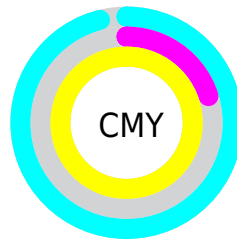

A 20% lighter version of the original color is **90, 97.405, 135.883**, and **53, 80.232, 136.016** is the 20% darker color. If you saturate the color by 10%, you get **72, 101.369, 135.880**, and if you desaturate by 10%, it is **72, 98.330, 136.207**.

# Distribution

- Red (4%)
- Green (80%)
- Blue (1%)

- Red (1%)
- Yellow (80%)
- Blue (78%)

- Cyan (95%)
- Magenta (0%)
- Yellow (99%)
- Black (20%)

- Cyan (96%)
- Magenta (20%)
- Yellow (99%)

# Brightness & Saturation Gradients

These gradients show how the CIELCh color 72, 101.189, 135.908 changes by changing the brightness by 10 percent. The first figure shows a shift by +10% for each color and the second figure -10%.