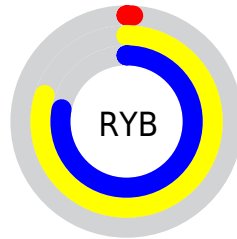

- Red (1%)
- Yellow (80%)
- Blue (78%)