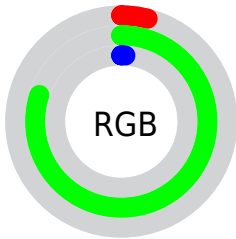

Distribution

- Red (4%)
- Green (80%)
- Blue (1%)