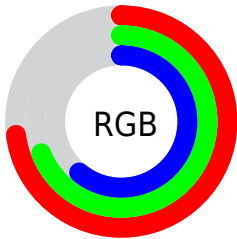

Distribution

Red (73%)

Green (69%)

Blue (61%)