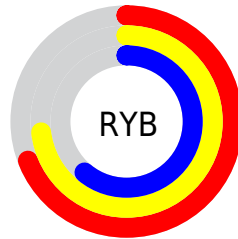

# Details

The CIELCh color  $72, 11.337, 84.462$  is a light color, and the websafe version is hex  $999999$ . A complement of this color would be  $69, 11.178, 268.932$ , and the grayscale version is  $72, 0.009, 296.813$ .

A 20% lighter version of the original color is  $92, 10.905, 83.126$ , and  $52, 11.423, 84.572$  is the 20% darker color. If you saturate the color by 10%, you get  $70, 18.441, 83.162$ , and if you desaturate by 10%, it is  $74, 4.429, 85.716$ .

# Distribution

Red (73%)

Green (69%)

Blue (61%)

Red (69%)

Yellow (73%)

Blue (61%)

Cyan (0%)