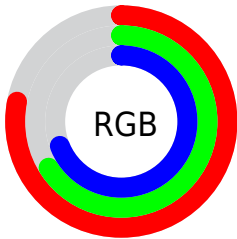

Distribution

Red (78%)

Green (66%)

Blue (69%)