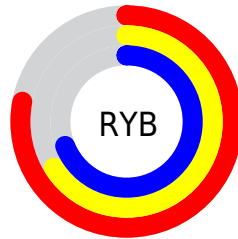

A 20% lighter version of the original color is  $92, 12.125, 357.780$ , and  $52, 11.734, 0.668$  is the 20% darker color. If you saturate the color by 10%, you get  $67, 20.378, 0.263$ , and if you desaturate by 10%, it is  $77, 3.680, 357.958$ .

# Distribution

Red (78%)

Green (66%)

Blue (69%)

Red (78%)

Yellow (66%)

Blue (69%)

Cyan (0%)