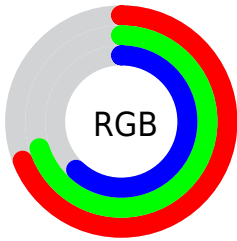

Distribution

- Red (69%)
- Green (70%)
- Blue (62%)