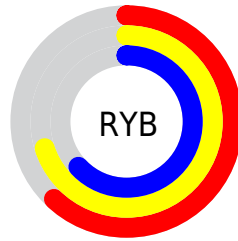

- Red (62%)
- Yellow (70%)
- Blue (63%)