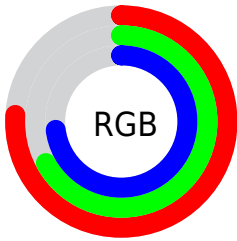

Distribution

- Red (76%)
- Green (67%)
- Blue (73%)