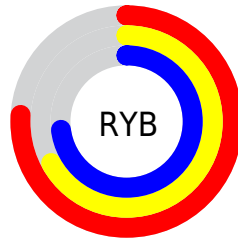

- Red (76%)
- Yellow (67%)
- Blue (73%)