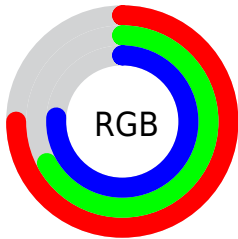

Distribution

Red (75%)

Green (67%)

Blue (76%)