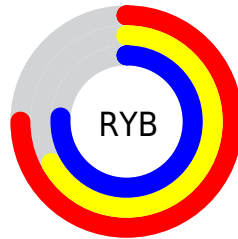

# Details

The CIELCh color  $72, 14.578, 321.391$  is a light color, and the websafe version is hex  $999999$ . A complement of this color would be  $76, 14.513, 140.265$ , and the grayscale version is  $73, 0.009, 296.813$ .

A 20% lighter version of the original color is  $92, 14.501, 321.445$ , and  $52, 14.310, 322.550$  is the 20% darker color. If you saturate the color by 10%, you get  $67, 26.967, 321.867$ , and if you desaturate by 10%, it is  $77, 2.319, 320.843$ .

# Distribution

Red (75%)

Green (67%)

Blue (76%)

Red (75%)

Yellow (67%)

Blue (76%)

Cyan (2%)