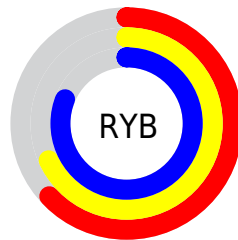

# Details

The CIELCh color  $72, 17.062, 273.193$  is a light color, and the websafe version is hex  $9999CC$ . A complement of this color would be  $78, 17.212, 87.108$ , and the grayscale version is  $72, 0.009, 296.813$ .

A 20% lighter version of the original color is  $92, 12.600, 264.226$ , and  $52, 17.005, 272.962$  is the 20% darker color. If you saturate the color by 10%, you get  $67, 24.918, 275.046$ , and if you desaturate by 10%, it is  $77, 9.314, 271.612$ .

# Distribution

Red (63%)

Green (69%)

Blue (81%)

Red (63%)

Yellow (68%)

Blue (81%)

Cyan (22%)