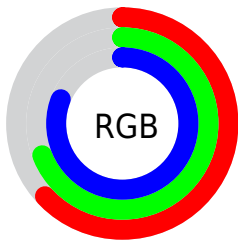

Distribution

Red (63%)

Green (69%)

Blue (81%)