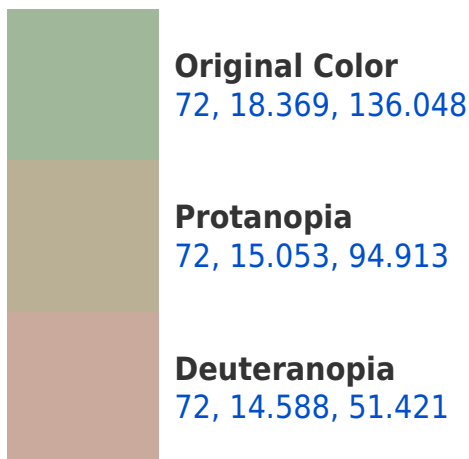

# Black Background

This preview shows how the CIELCh color 72, 18.369, 136.048 looks on a black background.

## **Background**

This preview shows how black text looks on a background with the CIELCh color 72, 18.369, 136.048.

This preview shows how white text looks on a background with the CIELCh color 72, 18.369, 136.048.

## Dichromacy

**Tritanopia**  
72, 8.836, 267.226

# Trichromacy

**Original Color**  
72, 18.369, 136.048

**Protanomaly**  
72, 15.168, 111.660

**Deuteranomaly**  
72, 11.681, 87.255

**Tritanomaly**  
72, 5.178, 193.027