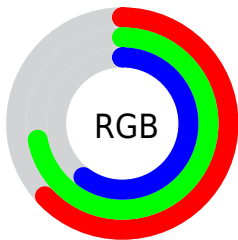

Distribution

- Red (63%)
- Green (72%)
- Blue (60%)