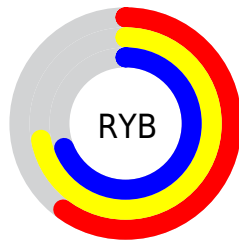

- Red (60%)
- Yellow (72%)
- Blue (69%)