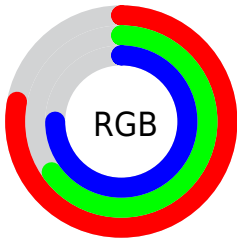

Distribution

Red (78%)

Green (65%)

Blue (75%)