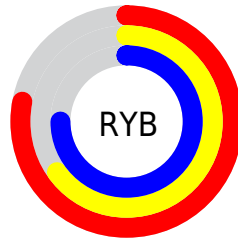

A 20% lighter version of the original color is  $92, 17.827, 331.761$ , and  $52, 18.461, 332.777$  is the 20% darker color. If you saturate the color by 10%, you get  $67, 29.447, 333.818$ , and if you desaturate by 10%, it is  $77, 7.166, 332.428$ .

# Distribution

Red (78%)

Green (65%)

Blue (75%)

Red (78%)

Yellow (65%)

Blue (75%)

Cyan (0%)