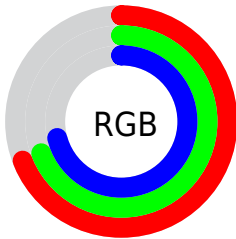

Distribution

Red (69%)

Green (69%)

Blue (71%)