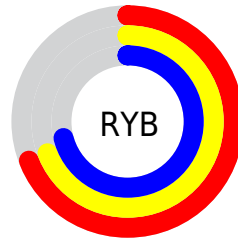

# Details

The CIELCh color  $72, 2.210, 280.779$  is a light color, and the websafe version is hex  $999999$ . A complement of this color would be  $73, 2.186, 99.994$ , and the grayscale version is  $72, 0.009, 296.813$ .

A 20% lighter version of the original color is  $92, 2.183, 271.565$ , and  $52, 1.784, 277.662$  is the 20% darker color. If you saturate the color by 10%, you get  $67, 10.287, 281.930$ , and if you desaturate by 10%, it is  $77, 5.646, 99.586$ .

# Distribution

Red (69%)

Green (69%)

Blue (71%)

Red (69%)

Yellow (69%)

Blue (71%)

Cyan (3%)