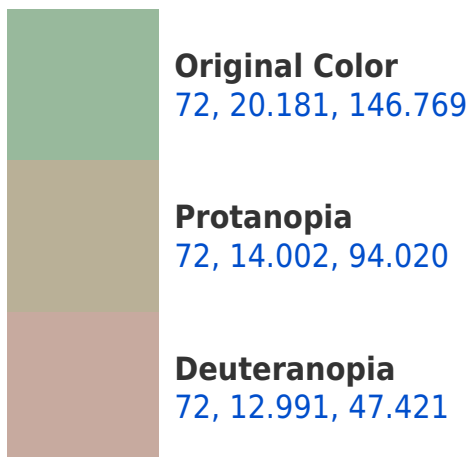

# Black Background

This preview shows how the CIELCh color 72, 20.181, 146.769 looks on a black background.

## **Background**

This preview shows how black text looks on a background with the CIELCh color 72, 20.181, 146.769.

This preview shows how white text looks on a background with the CIELCh color 72, 20.181, 146.769.

## Dichromacy

**Tritanopia**  
72, 10.822, 248.266

# Trichromacy

**Original Color**  
72, 20.181, 146.769

**Protanomaly**  
72, 14.272, 118.252

**Deuteranomaly**  
72, 9.613, 92.703

**Tritanomaly**  
72, 9.047, 195.256