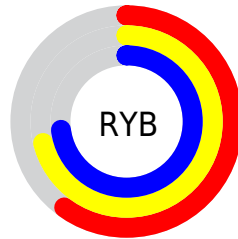

- Red (60%)
- Yellow (71%)
- Blue (73%)