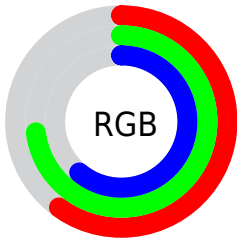

Distribution

- Red (60%)
- Green (73%)
- Blue (61%)