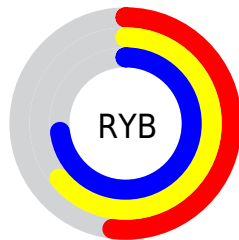

# Details

The CIELCh color **72, 20.209, 178.868** is a light color, and the websafe version is hex **99CCCC**. A complement of this color would be **61, 22.575, 4.730**, and the grayscale version is **69, 0.009, 296.813**.

A 20% lighter version of the original color is **92, 20.291, 178.669**, and **52, 20.386, 179.000** is the 20% darker color. If you saturate the color by 10%, you get **71, 26.540, 177.793**, and if you desaturate by 10%, it is **73, 13.462, 179.873**.

# Distribution

Red (52%)

Green (73%)

Blue (69%)

Red (52%)

Yellow (64%)

Blue (73%)

Cyan (29%)