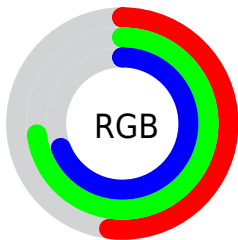

Distribution

Red (52%)

Green (73%)

Blue (69%)