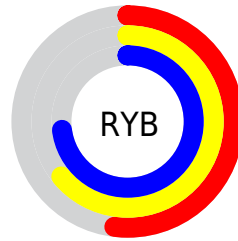

## Conversions Part 2

Format	Color
<a href="#">RYB</a>	<a href="#">133, 164, 187</a>
Decimal	<a href="#">8764333</a>
CIELab	<a href="#">72.00, -20.64, 1.42</a>
CIELCh	<a href="#">72, 20.692, 176.076</a>
Yxy	<a href="#">43.6590, 0.2808, 0.3494</a>
Android (android.graphics.Color)	<a href="#">4286954413 (0xFF85BBAD)</a>
YUV	<a href="#">169.2580, 1.8448, -31.7983</a>
Hunter-Lab	<a href="#">66.0750, -20.8541, 4.7798</a>

# Details

The CIELCh color **72, 20.692, 176.076** is a light color, and the websafe version is hex **99CCCC**. A complement of this color would be **61, 22.816, 1.999**, and the grayscale version is **69, 0.009, 296.813**.

A 20% lighter version of the original color is **92, 20.740, 176.024**, and **52, 20.923, 176.058** is the 20% darker color. If you saturate the color by 10%, you get **71, 27.250, 174.959**, and if you desaturate by 10%, it is **73, 13.746, 177.112**.

# Distribution

Red (52%)

Green (73%)

Blue (68%)

Red (52%)

Yellow (64%)

Blue (73%)

Cyan (29%)