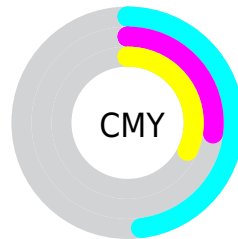

# Details

The CIELCh color **72, 20.692, 176.076** is a light color, and the websafe version is hex **99CCCC**. A complement of this color would be **61, 22.816, 1.999**, and the grayscale version is **69, 0.009, 296.813**.

A 20% lighter version of the original color is **92, 20.740, 176.024**, and **52, 20.923, 176.058** is the 20% darker color. If you saturate the color by 10%, you get **71, 27.250, 174.959**, and if you desaturate by 10%, it is **73, 13.746, 177.112**.

# Distribution

Red (52%)

Green (73%)

Blue (68%)

Red (52%)

Yellow (64%)

Blue (73%)

Cyan (29%)

Magenta (0%)

Yellow (7%)

Black (27%)

Cyan (48%)

Magenta (27%)

Yellow (32%)