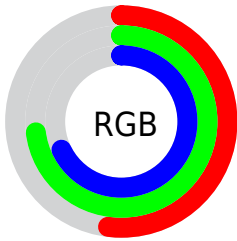

Distribution

Red (52%)

Green (73%)

Blue (68%)