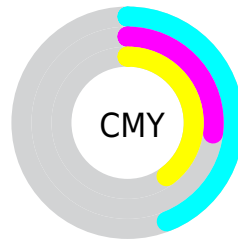

A 20% lighter version of the original color is  $92, 24.311, 150.011$ , and  $52, 24.331, 149.816$  is the 20% darker color. If you saturate the color by 10%, you get  $71, 34.683, 149.100$ , and if you desaturate by 10%, it is  $74, 13.672, 150.834$ .

# Distribution

Red (56%)

Green (73%)

Blue (60%)

Red (56%)

Yellow (70%)

Blue (73%)

Cyan (23%)

Magenta (0%)

Yellow (18%)

Black (27%)

Cyan (44%)

Magenta (27%)

Yellow (40%)