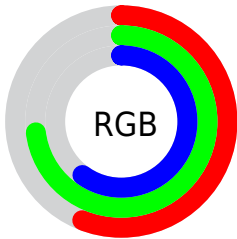

Distribution

Red (56%)

Green (73%)

Blue (60%)