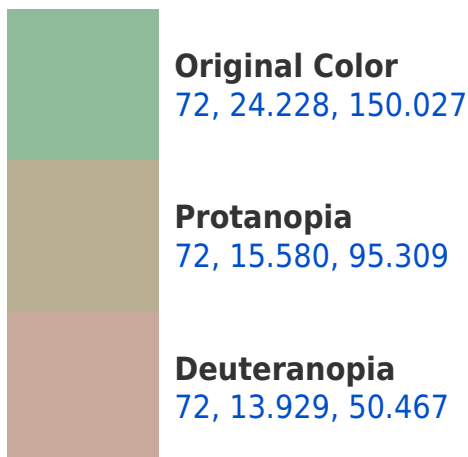

## Background

This preview shows how black text looks on a background with the CIELCh color 72, 24.228, 150.027.

This preview shows how white text looks on a background with the CIELCh color 72, 24.228, 150.027.

## Dichromacy

**Tritanopia**  
72, 12.644, 236.030

# Trichromacy

**Original Color**  
72, 24.228, 150.027

**Protanomaly**  
72, 16.703, 122.152

**Deuteranomaly**  
72, 10.949, 100.864

**Tritanomaly**  
72, 12.614, 190.942

# Monochromacy

**Original Color**  
72, 24.228, 150.027

**Achromatopsia**  
70, 0.009, 296.813

**Achromatomaly**  
70, 8.960, 151.768