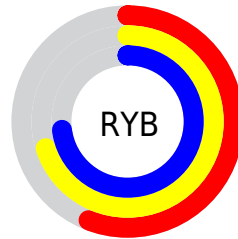

## Conversions Part 2

Format	Color
<a href="#">RYB</a>	<a href="#">144, 179, 187</a>
Decimal	<a href="#">9485210</a>
CIELab	<a href="#">72.00, -20.99, 12.10</a>
CIELCh	<a href="#">72, 24.228, 150.027</a>
Yxy	<a href="#">43.6590, 0.3024, 0.3774</a>
Android (android.graphics.Color)	<a href="#">4287675290 (0xFF90BB9A)</a>
YUV	<a href="#">170.3810, -8.0758, -23.1361</a>
Hunter-Lab	<a href="#">66.0750, -21.1268, 13.0127</a>

# Details

The CIELCh color  $72, 24.228, 150.027$  is a light color, and the websafe version is hex  $99CC99$ . A complement of this color would be  $65, 24.363, 333.185$ , and the grayscale version is  $70, 0.009, 296.813$ .

A 20% lighter version of the original color is  $92, 24.311, 150.011$ , and  $52, 24.331, 149.816$  is the 20% darker color. If you saturate the color by 10%, you get  $71, 34.683, 149.100$ , and if you desaturate by 10%, it is  $74, 13.672, 150.834$ .

# Distribution

Red (56%)

Green (73%)

Blue (60%)

Red (56%)

Yellow (70%)

Blue (73%)

Cyan (23%)