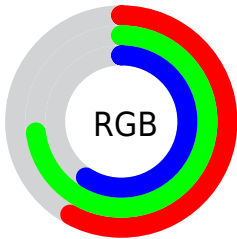

Distribution

Red (58%)

Green (73%)

Blue (59%)