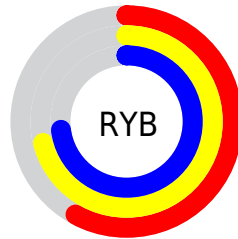

# Details

The CIELCh color **72, 24.162, 145.963** is a light color, and the websafe version is hex **99CC99**. A complement of this color would be **66, 24.204, 328.547**, and the grayscale version is **70, 0.009, 296.813**.

A 20% lighter version of the original color is **92, 24.239, 146.101**, and **52, 24.288, 145.626** is the 20% darker color. If you saturate the color by 10%, you get **71, 35.674, 145.115**, and if you desaturate by 10%, it is **74, 12.580, 146.697**.

# Distribution

Red (58%)

Green (73%)

Blue (59%)

Red (58%)

Yellow (71%)

Blue (73%)

Cyan (21%)