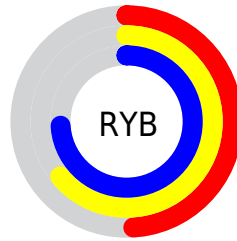

- Red (49%)
- Yellow (64%)
- Blue (74%)