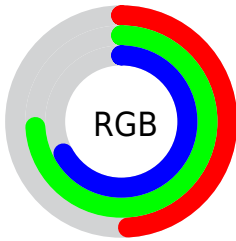

Distribution

- Red (49%)
- Green (74%)
- Blue (67%)