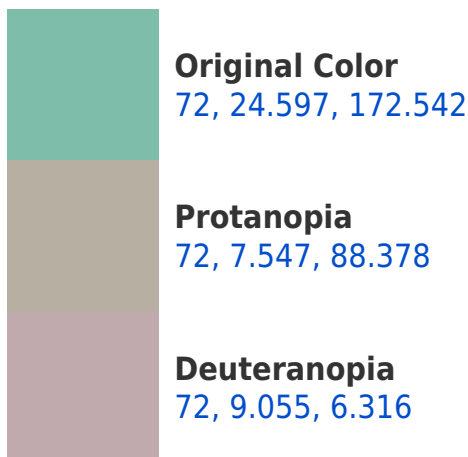

# Black Background

This preview shows how the CIELCh color 72, 24.597, 172.542 looks on a black background.

## Background

This preview shows how black text looks on a background with the CIELCh color 72, 24.597, 172.542.

This preview shows how white text looks on a background with the CIELCh color 72, 24.597, 172.542.

## Dichromacy

**Tritanopia**  
72, 18.484, 222.744

# Trichromacy

**Original Color**  
72, 24.597, 172.542

**Protanomaly**  
72, 10.671, 148.786

**Deuteranomaly**  
71, 4.069, 157.242

**Tritanomaly**  
72, 18.889, 201.288