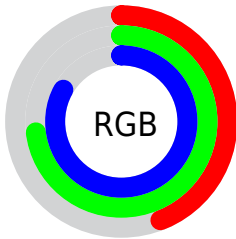

Distribution

- Red (44%)
- Green (73%)
- Blue (83%)