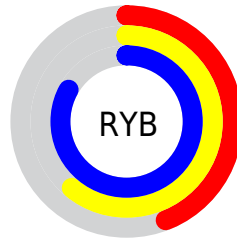

- Red (44%)
- Yellow (61%)
- Blue (83%)