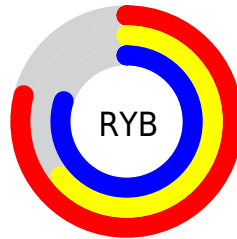

Red (79%)

Yellow (64%)

Blue (80%)