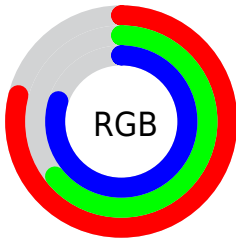

Distribution

Red (79%)

Green (64%)

Blue (80%)