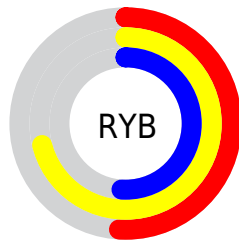

# Details

The CIELCh color **72, 26.868, 105.756** is a light color, and the websafe version is hex **CCCC99**. A complement of this color would be **56, 28.620, 292.142**, and the grayscale version is **71, 0.009, 296.813**.

A 20% lighter version of the original color is **92, 27.137, 106.360**, and **52, 26.752, 105.773** is the 20% darker color. If you saturate the color by 10%, you get **72, 35.968, 104.774**, and if you desaturate by 10%, it is **73, 17.584, 106.756**.

# Distribution

Red (71%)

Green (70%)

Blue (51%)

Red (51%)

Yellow (71%)

Blue (51%)

Cyan (0%)