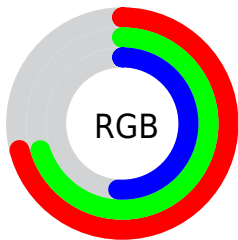

Distribution

Red (71%)

Green (70%)

Blue (51%)