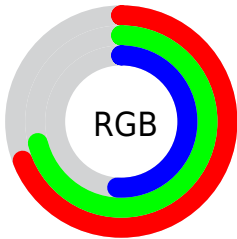

Distribution

- Red (69%)
- Green (71%)
- Blue (51%)