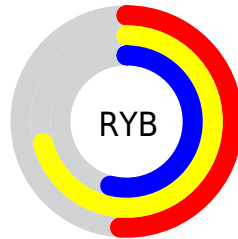

- Red (51%)
- Yellow (71%)
- Blue (54%)