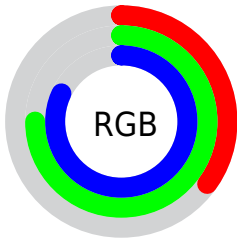

Distribution

- Red (35%)
- Green (75%)
- Blue (82%)