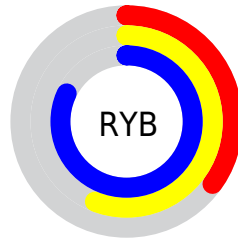

- Red (35%)
- Yellow (56%)
- Blue (82%)