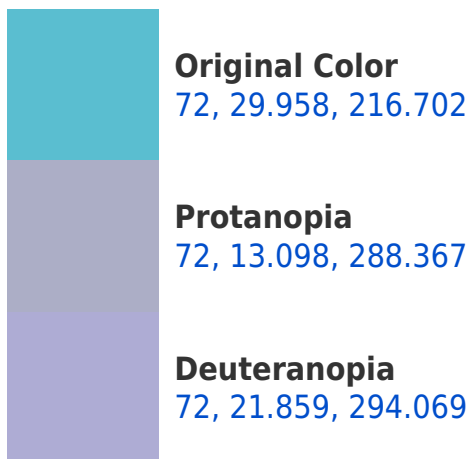

## **Background**

This preview shows how black text looks on a background with the CIELCh color 72, 29.958, 216.702.

This preview shows how white text looks on a background with the CIELCh color 72, 29.958, 216.702.

## Dichromacy

**Tritanopia**  
72, 30.204, 213.172

# Trichromacy

**Original Color**  
72, 29.958, 216.702

**Protanomaly**  
71, 17.089, 243.586

**Deuteranomaly**  
71, 20.453, 257.944

**Tritanomaly**  
72, 30.243, 214.252

# Monochromacy

**Original Color**  
72, 29.958, 216.702

**Achromatopsia**  
67, 0.008, 296.813

**Achromatomaly**  
68, 13.023, 215.772