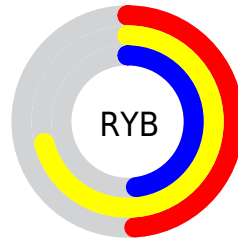

# Details

The CIELCh color  $72, 30.509, 106.376$  is a light color, and the websafe version is hex `CCCC99`. A complement of this color would be  $54, 32.900, 293.508$ , and the grayscale version is  $71, 0.009, 296.813$ .

A 20% lighter version of the original color is  $92, 30.649, 106.255$ , and  $52, 30.525, 106.263$  is the 20% darker color. If you saturate the color by 10%, you get  $72, 39.647, 105.431$ , and if you desaturate by 10%, it is  $72, 21.124, 107.350$ .

# Distribution

Red (71%)

Green (71%)

Blue (48%)

Red (49%)

Yellow (71%)

Blue (48%)

Cyan (0%)