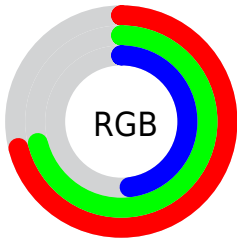

Distribution

Red (71%)

Green (71%)

Blue (48%)