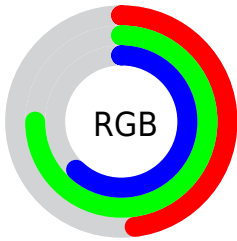

Distribution

- Red (48%)
- Green (75%)
- Blue (62%)