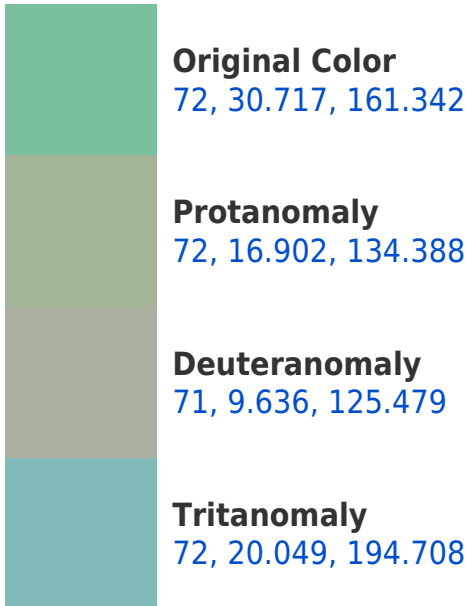

## **Background**

This preview shows how black text looks on a background with the CIELCh color 72, 30.717, 161.342.

This preview shows how white text looks on a background with the CIELCh color 72, 30.717, 161.342.

## Dichromacy

**Original Color**  
72, 30.717, 161.342

**Protanopia**  
72, 14.126, 92.434

**Deuteranopia**  
72, 11.867, 41.577

**Tritanopia**  
72, 19.171, 223.590

# Trichromacy

# Monochromacy