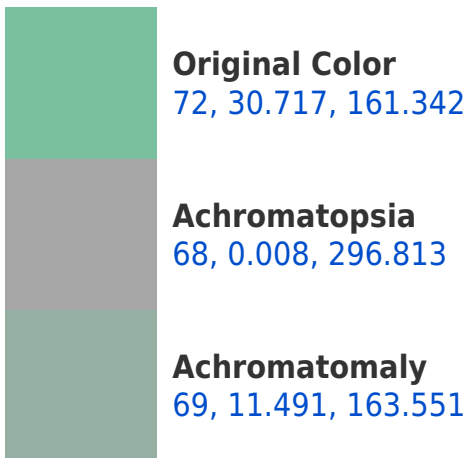

## **Background**

This preview shows how black text looks on a background with the CIELCh color 72, 30.717, 161.342.

This preview shows how white text looks on a background with the CIELCh color 72, 30.717, 161.342.

## Dichromacy

**Original Color**  
72, 30.717, 161.342

**Protanopia**  
72, 14.126, 92.434

**Deuteranopia**  
72, 11.867, 41.577

**Tritanopia**  
72, 19.171, 223.590

# Trichromacy

# Monochromacy