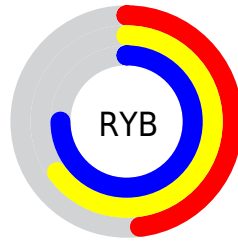

- Red (48%)
- Yellow (65%)
- Blue (75%)