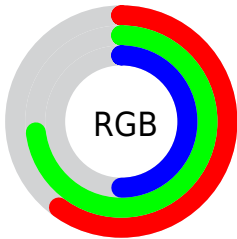

Distribution

- Red (60%)
- Green (73%)
- Blue (50%)