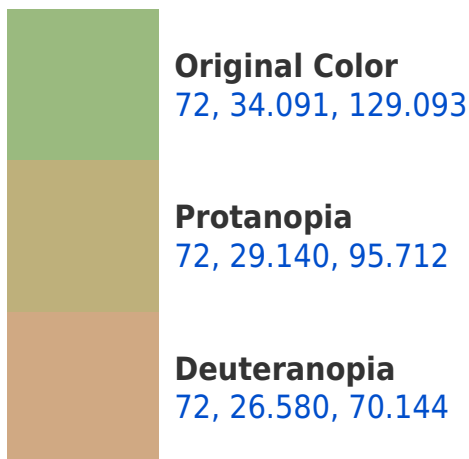

# Black Background

This preview shows how the CIELCh color 72, 34.091, 129.093 looks on a black background.

## Background

This preview shows how black text looks on a background with the CIELCh color 72, 34.091, 129.093.

This preview shows how white text looks on a background with the CIELCh color 72, 34.091, 129.093.

## Dichromacy

**Tritanopia**  
72, 8.991, 257.426

# Trichromacy

**Original Color**  
72, 34.091, 129.093

**Protanomaly**  
72, 29.493, 109.660

**Deuteranomaly**  
72, 24.907, 95.259

**Tritanomaly**  
72, 10.631, 156.910