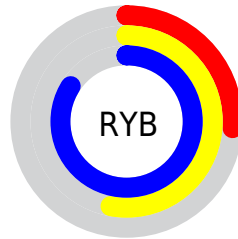

- Red (26%)
- Yellow (53%)
- Blue (84%)