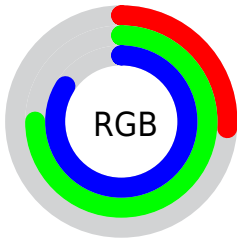

Distribution

- Red (26%)
- Green (75%)
- Blue (84%)