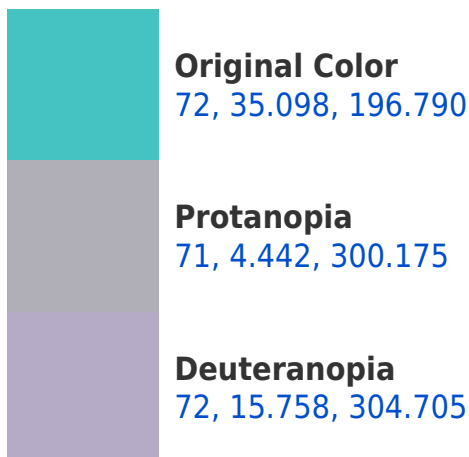

# Black Background

This preview shows how the CIELCh color 72, 35.098, 196.790 looks on a black background.

## **Background**

This preview shows how black text looks on a background with the CIELCh color 72, 35.098, 196.790.

This preview shows how white text looks on a background with the CIELCh color 72, 35.098, 196.790.

## Dichromacy

**Tritanopia**  
72, 32.694, 211.766

# Trichromacy

**Original Color**  
72, 35.098, 196.790

**Protanomaly**  
71, 15.280, 208.622

**Deuteranomaly**  
71, 16.074, 236.545

**Tritanomaly**  
72, 33.479, 205.500