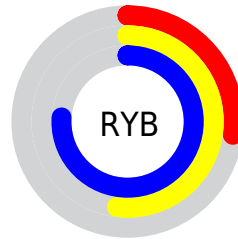

## Conversions Part 2

Format	Color
<a href="#">RYB</a>	<a href="#">69, 132, 194</a>
Decimal	<a href="#">4571842</a>
CIELab	<a href="#">72.00, -33.60, -10.14</a>
CIELCh	<a href="#">72, 35.098, 196.790</a>
Yxy	<a href="#">43.6590, 0.2366, 0.3288</a>
Android (android.graphics.Color)	<a href="#">4282761922 (0xFF45C2C2)</a>
YUV	<a href="#">156.6250, 18.4259, -76.8471</a>
Hunter-Lab	<a href="#">66.0750, -30.7601, -5.5386</a>

# Details

The CIELCh color **72, 35.098, 196.790** is a light color, and the websafe version is hex **33CCCC**. The color can be described as light muted cyan. A complement of this color would be **47, 56.952, 28.660**, and the grayscale version is **64, 0.008, 296.813**.

A 20% lighter version of the original color is **92, 35.214, 196.376**, and **53, 32.078, 196.386** is the 20% darker color. If you saturate the color by 10%, you get **72, 37.728, 196.601**, and if you desaturate by 10%, it is **73, 31.586, 197.042**.

# Distribution

Red (27%)

Green (76%)

Blue (76%)

Red (27%)

Yellow (52%)

Blue (76%)

Cyan (65%)