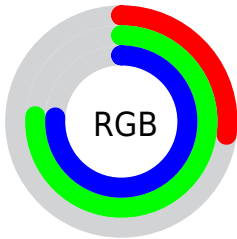

Distribution

Red (27%)

Green (76%)

Blue (76%)