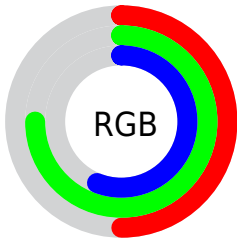

Distribution

- Red (50%)
- Green (75%)
- Blue (56%)