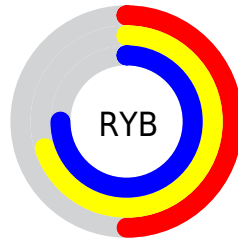

- Red (50%)
- Yellow (70%)
- Blue (75%)