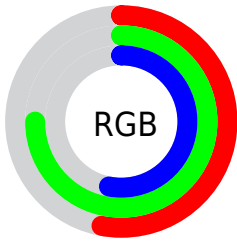

Distribution

Red (53%)

Green (75%)

Blue (53%)