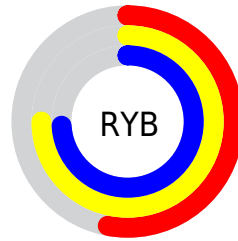

# Details

The CIELCh color  $72, 36.205, 142.025$  is a light color, and the websafe version is hex  $99CC99$ . A complement of this color would be  $63, 36.240, 325.484$ , and the grayscale version is  $69, 0.009, 296.813$ .

A 20% lighter version of the original color is  $92, 36.172, 142.031$ , and  $52, 35.992, 142.204$  is the 20% darker color. If you saturate the color by 10%, you get  $71, 48.429, 141.137$ , and if you desaturate by 10%, it is  $74, 23.711, 142.801$ .

# Distribution

Red (53%)

Green (75%)

Blue (53%)

Red (53%)

Yellow (75%)

Blue (74%)

Cyan (28%)