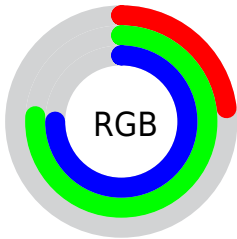

Distribution

- Red (23%)
- Green (76%)
- Blue (75%)