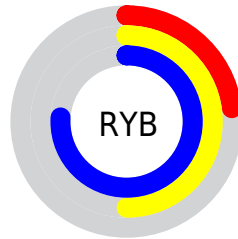

- Red (23%)
- Yellow (50%)
- Blue (76%)