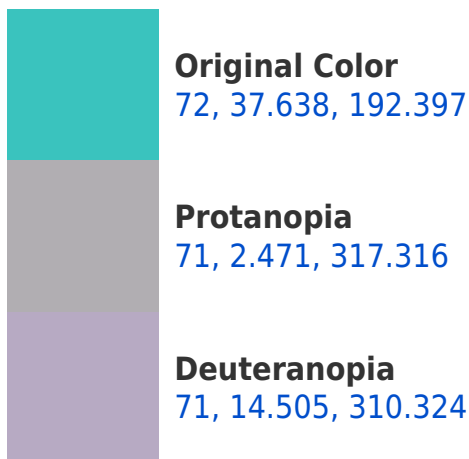

# Black Background

This preview shows how the CIELCh color 72, 37.638, 192.397 looks on a black background.

## Background

This preview shows how black text looks on a background with the CIELCh color 72, 37.638, 192.397.

This preview shows how white text looks on a background with the CIELCh color 72, 37.638, 192.397.

## Dichromacy

**Tritanopia**  
72, 33.928, 212.120

# Trichromacy

**Original Color**  
72, 37.638, 192.397

**Protanomaly**  
71, 16.579, 198.102

**Deuteranomaly**  
71, 15.581, 228.073

**Tritanomaly**  
72, 34.902, 204.129