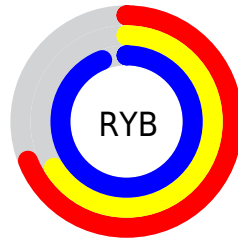

# Details

The CIELCh color  $72, 38.272, 296.615$  is a light color, and the websafe version is hex `9999CC`. A complement of this color would be  $92, 35.663, 111.080$ , and the grayscale version is  $73, 0.009, 296.813$ .

A 20% lighter version of the original color is  $91, 16.389, 301.016$ , and  $52, 38.407, 296.670$  is the 20% darker color. If you saturate the color by 10%, you get  $64, 52.410, 298.011$ , and if you desaturate by 10%, it is  $80, 24.692, 295.408$ .

# Distribution

Red (69%)

Green (66%)

Blue (94%)

Red (69%)

Yellow (66%)

Blue (94%)

Cyan (27%)