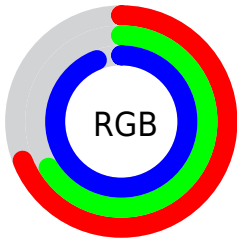

Distribution

Red (69%)

Green (66%)

Blue (94%)