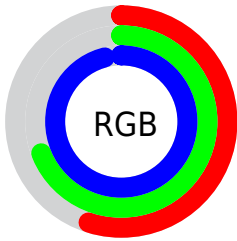

Distribution

- Red (55%)
- Green (69%)
- Blue (96%)