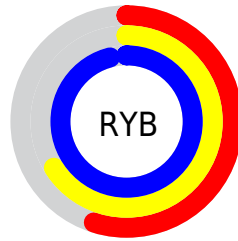

- Red (55%)
- Yellow (66%)
- Blue (96%)