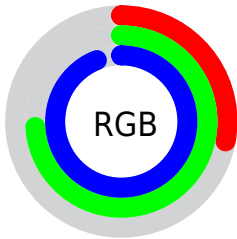

Distribution

Red (28%)

Green (74%)

Blue (94%)