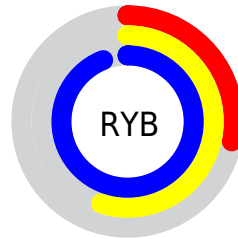

## Conversions Part 2

Format	Color
R <sub>Y</sub> B	71, 140, 240
Decimal	4701424
CIE Lab	72.00, -16.33, -35.30
CIE LCh	72, 38.899, 245.173
Yxy	43.6590, 0.2151, 0.2582
Android (android.graphics.Color)	4282891504 (0xFF47BCF0)
YUV	158.9450, 39.9601, -77.1278
Hunter-Lab	66.0750, -17.3957, -33.6453

# Details

The CIELCh color **72, 38.899, 245.173** is a light color, and the websafe version is hex **66CCFF**. The color can be described as light washed azure. A complement of this color would be **64, 63.290, 49.408**, and the grayscale version is **65, 0.008, 296.813**.

A 20% lighter version of the original color is **90, 31.621, 208.011**, and **53, 36.507, 249.559** is the 20% darker color. If you saturate the color by 10%, you get **69, 42.247, 249.050**, and if you desaturate by 10%, it is **75, 34.984, 241.977**.

# Distribution

Red (28%)

Green (74%)

Blue (94%)

Red (28%)

Yellow (55%)

Blue (94%)

Cyan (70%)