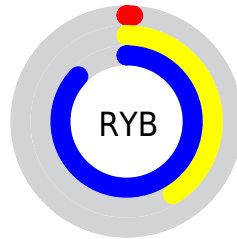

- Red (1%)
- Yellow (41%)
- Blue (87%)