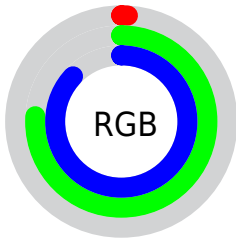

Distribution

- Red (1%)
- Green (76%)
- Blue (87%)