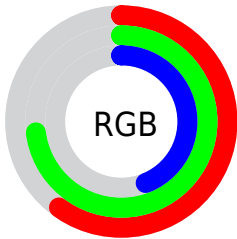

Distribution

- Red (60%)
- Green (73%)
- Blue (44%)