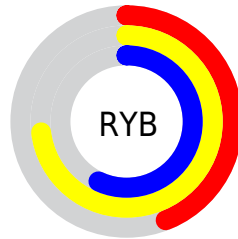

- Red (44%)
- Yellow (73%)
- Blue (57%)