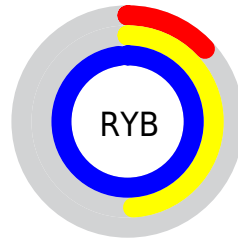

## Conversions Part 2

<b>Format</b>	<b>Color</b>
<a href="#">RYB</a>	<a href="#">34, 124, 251</a>
Decimal	<a href="#">2276859</a>
CIELab	<a href="#">72.00, -16.76, -41.19</a>
CIELCh	<a href="#">72, 44.472, 247.854</a>
Yxy	<a href="#">43.6590, 0.2040, 0.2458</a>
Android (android.graphics.Color)	<a href="#">4280466939 (0xFF22BDFB)</a>
YUV	<a href="#">149.7230, 49.9296, -101.4891</a>
Hunter-Lab	<a href="#">66.0750, -17.7457, -41.4303</a>

# Details

The CIELCh color **72, 44.472, 247.854** is a light color, and the websafe version is hex **33CCFF**. The color can be described as light washed azure. A complement of this color would be **61, 83.885, 47.509**, and the grayscale version is **62, 0.008, 296.813**.

A 20% lighter version of the original color is **90, 35.668, 205.711**, and **53, 39.861, 256.112** is the 20% darker color. If you saturate the color by 10%, you get **70, 46.876, 252.676**, and if you desaturate by 10%, it is **74, 41.659, 243.704**.

# Distribution

 Red (13%)

 Green (74%)

 Blue (98%)

 Red (13%)

 Yellow (49%)

 Blue (98%)

 Cyan (87%)