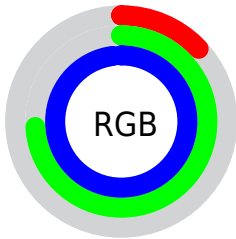

Distribution

Red (13%)

Green (74%)

Blue (98%)