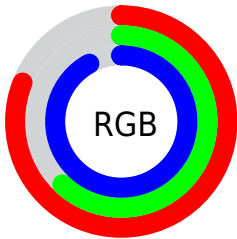

Distribution

- Red (81%)
- Green (62%)
- Blue (92%)