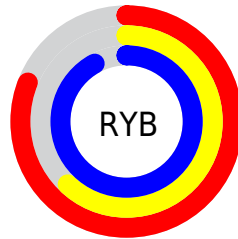

- Red (81%)
- Yellow (62%)
- Blue (92%)