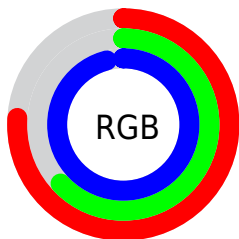

Distribution

Red (76%)

Green (63%)

Blue (96%)