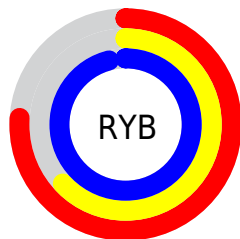

A 20% lighter version of the original color is  $90, 24.057, 323.846$ , and  $52, 47.036, 307.747$  is the 20% darker color. If you saturate the color by 10%, you get  $65, 61.724, 308.341$ , and if you desaturate by 10%, it is  $79, 32.973, 307.009$ .

# Distribution

Red (76%)

Green (63%)

Blue (96%)

Red (76%)

Yellow (63%)

Blue (96%)

Cyan (20%)