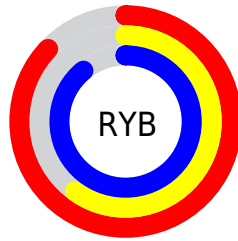

- Red (87%)
- Yellow (60%)
- Blue (89%)