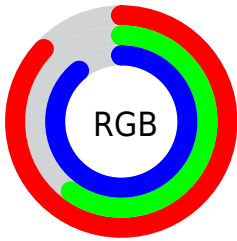

Distribution

- Red (87%)
- Green (60%)
- Blue (89%)