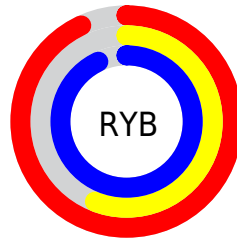

- Red (93%)
- Yellow (56%)
- Blue (93%)