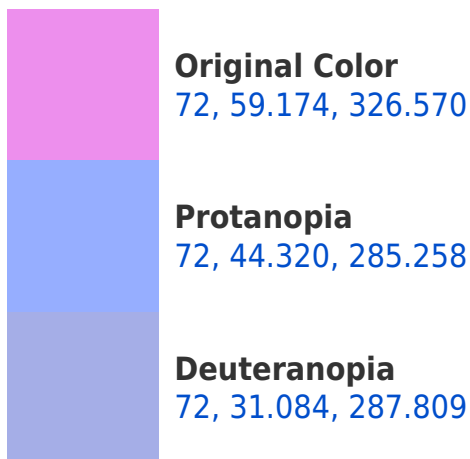

# Black Background

This preview shows how the CIELCh color 72, 59.174, 326.570 looks on a black background.

## Background

This preview shows how black text looks on a background with the CIELCh color 72, 59.174, 326.570.

This preview shows how white text looks on a background with the CIELCh color 72, 59.174, 326.570.

## Dichromacy

**Tritanopia**  
72, 28.457, 9.128

# Trichromacy

**Original Color**  
72, 59.174, 326.570

**Protanomaly**  
71, 46.920, 301.726

**Deuteranomaly**  
72, 39.467, 307.212

**Tritanomaly**  
72, 36.756, 345.148