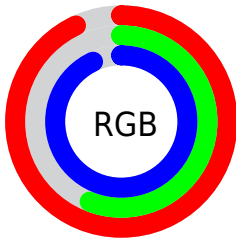

Distribution

- Red (93%)
- Green (56%)
- Blue (93%)