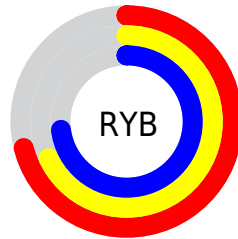

# Details

The CIELCh color **72, 6.718, 316.811** is a light color, and the websafe version is hex **999999**. A complement of this color would be **74, 6.675, 136.364**, and the grayscale version is **72, 0.009, 296.813**.

A 20% lighter version of the original color is **92, 7.012, 317.475**, and **52, 6.459, 316.017** is the 20% darker color. If you saturate the color by 10%, you get **67, 18.181, 317.252**, and if you desaturate by 10%, it is **77, 4.507, 136.466**.

# Distribution

Red (71%)

Green (68%)

Blue (73%)

Red (71%)

Yellow (68%)

Blue (73%)

Cyan (2%)