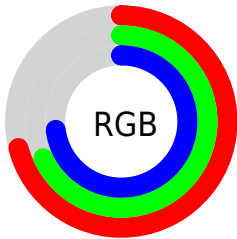

Distribution

Red (71%)

Green (68%)

Blue (73%)