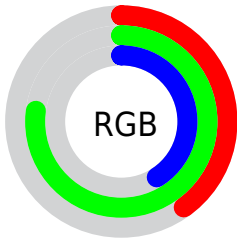

Distribution

- Red (40%)
- Green (77%)
- Blue (41%)