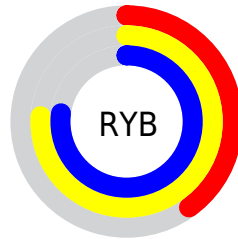

- Red (40%)
- Yellow (76%)
- Blue (77%)