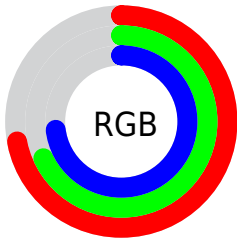

Distribution

Red (72%)

Green (68%)

Blue (73%)