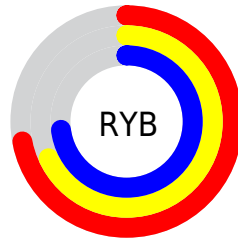

# Details

The CIELCh color  $72, 7.554, 320.062$  is a light color, and the websafe version is hex  $999999$ . A complement of this color would be  $74, 7.519, 139.526$ , and the grayscale version is  $72, 0.009, 296.813$ .

A 20% lighter version of the original color is  $92, 7.811, 320.389$ , and  $52, 7.344, 319.690$  is the 20% darker color. If you saturate the color by 10%, you get  $67, 19.363, 320.531$ , and if you desaturate by 10%, it is  $77, 4.056, 139.696$ .

# Distribution

Red (72%)

Green (68%)

Blue (73%)

Red (72%)

Yellow (68%)

Blue (73%)

Cyan (1%)