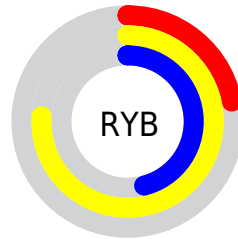

## Conversions Part 2

Format	Color
<a href="#">RYB</a>	<a href="#">57, 194, 118</a>
Decimal	<a href="#">8766009</a>
CIELab	<a href="#">72.00, -40.60, 59.46</a>
CIELCh	<a href="#">72, 72.002, 124.326</a>
Yxy	<a href="#">43.6590, 0.3522, 0.5204</a>
Android (android.graphics.Color)	<a href="#">4286956089 (0xFF85C239)</a>
YUV	<a href="#">160.1430, -50.8495, -23.8044</a>
Hunter-Lab	<a href="#">66.0750, -35.8120, 36.6611</a>

# Details

The CIELCh color **72, 72.002, 124.326** is a dark color, and the websafe version is hex **99CC33**. The color can be described as dark muted chartreuse. A complement of this color would be **39, 81.586, 310.985**, and the grayscale version is **66, 0.008, 296.813**.

A 20% lighter version of the original color is **92, 72.032, 124.312**, and **52, 68.467, 125.921** is the 20% darker color. If you saturate the color by 10%, you get **71, 78.977, 124.546**, and if you desaturate by 10%, it is **73, 63.542, 124.433**.

# Distribution

Red (52%)

Green (76%)

Blue (22%)

Red (22%)

Yellow (76%)

Blue (46%)

Cyan (32%)