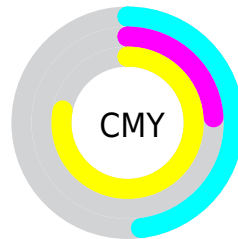

A 20% lighter version of the original color is **92, 72.032, 124.312**, and **52, 68.467, 125.921** is the 20% darker color. If you saturate the color by 10%, you get **71, 78.977, 124.546**, and if you desaturate by 10%, it is **73, 63.542, 124.433**.

# Distribution

Red (52%)

Green (76%)

Blue (22%)

Red (22%)

Yellow (76%)

Blue (46%)

Cyan (32%)

Magenta (0%)

Yellow (71%)

Black (24%)

Cyan (48%)

Magenta (24%)

Yellow (78%)