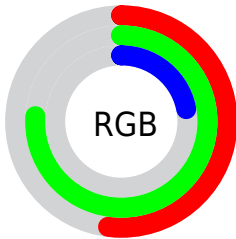

Distribution

Red (52%)

Green (76%)

Blue (22%)