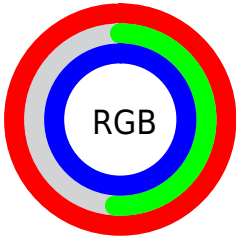

Distribution

Red (99%)

Green (51%)

Blue (99%)