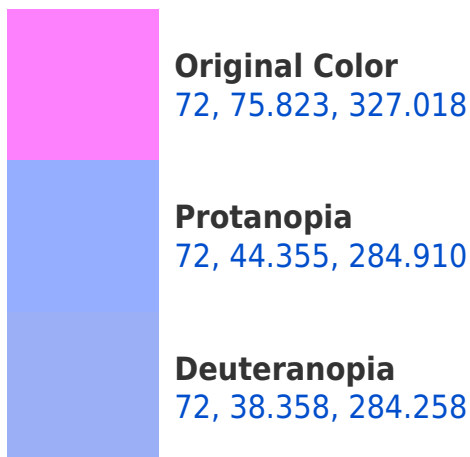

# Black Background

This preview shows how the CIELCh color 72, 75.823, 327.018 looks on a black background.

## Background

This preview shows how black text looks on a background with the CIELCh color 72, 75.823, 327.018.

This preview shows how white text looks on a background with the CIELCh color 72, 75.823, 327.018.

## Dichromacy

**Tritanopia**  
72, 36.510, 13.856

# Trichromacy

**Original Color**  
72, 75.823, 327.018

**Protanomaly**  
71, 53.364, 304.598

**Deuteranomaly**  
71, 50.365, 306.195

**Tritanomaly**  
72, 46.480, 347.636