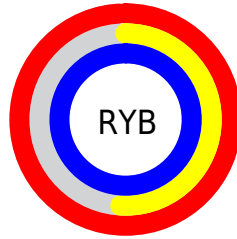

# Details

The CIELCh color **72, 75.823, 327.018** is a light color, and the websafe version is hex **FF99FF**. A complement of this color would be **90, 76.215, 140.406**, and the grayscale version is **73, 0.009, 296.813**.

A 20% lighter version of the original color is **84, 43.248, 325.923**, and **52, 75.724, 327.021** is the 20% darker color. If you saturate the color by 10%, you get **68, 88.690, 327.430**, and if you desaturate by 10%, it is **77, 61.408, 326.545**.

# Distribution

Red (99%)

Green (51%)

Blue (99%)

Red (99%)

Yellow (51%)

Blue (99%)

Cyan (0%)