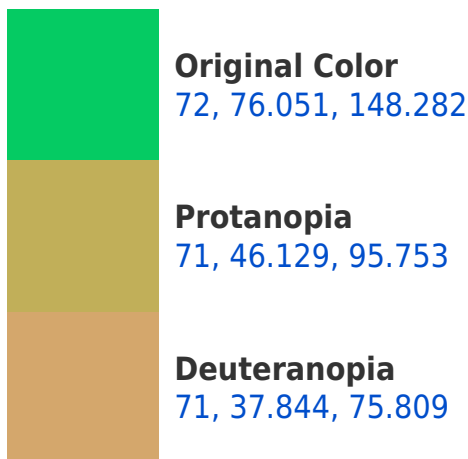

Color Blindness Simulation

Color vision deficiency is a very complex topic, and I could not describe the different causes any better than Wikipedia does, so if you want to learn more, you should check out their [article about color blindness](#).

Dichromacy