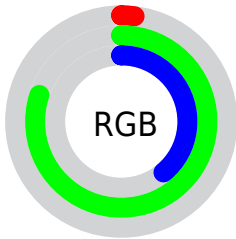

Distribution

- Red (2%)
- Green (80%)
- Blue (39%)