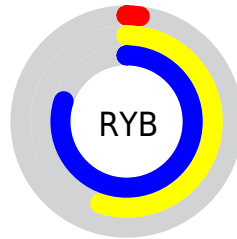

- Red (2%)
- Yellow (55%)
- Blue (80%)