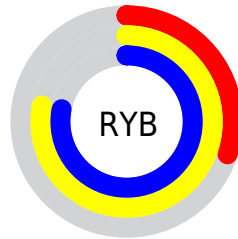

## Conversions Part 2

Format	Color
<a href="#">RYB</a>	<a href="#">77, 200, 198</a>
Decimal	<a href="#">5228621</a>
CIELab	<a href="#">72.00, -57.58, 50.39</a>
CIELCh	<a href="#">72, 76.513, 138.811</a>
Yxy	<a href="#">43.6590, 0.3046, 0.5251</a>
Android (android.graphics.Color)	<a href="#">4283418701 (0xFF4FC84D)</a>
YUV	<a href="#">149.7990, -35.8899, -62.0907</a>
Hunter-Lab	<a href="#">66.0750, -47.2229, 33.5433</a>

# Details

The CIELCh color **72, 76.513, 138.811** is a dark color, and the websafe version is hex **33CC66**. The color can be described as dark muted green. A complement of this color would be **54, 75.775, 326.965**, and the grayscale version is **62, 0.008, 296.813**.

A 20% lighter version of the original color is **91, 75.005, 138.757**, and **52, 75.528, 137.693** is the 20% darker color. If you saturate the color by 10%, you get **71, 85.809, 137.756**, and if you desaturate by 10%, it is **73, 65.635, 139.894**.

# Distribution

- Red (31%)
- Green (78%)
- Blue (30%)

- Red (30%)
- Yellow (78%)
- Blue (78%)

- Cyan (60%)
- Magenta (0%)
- Yellow (61%)
- Black (21%)

- Cyan (69%)
- Magenta (21%)
- Yellow (70%)