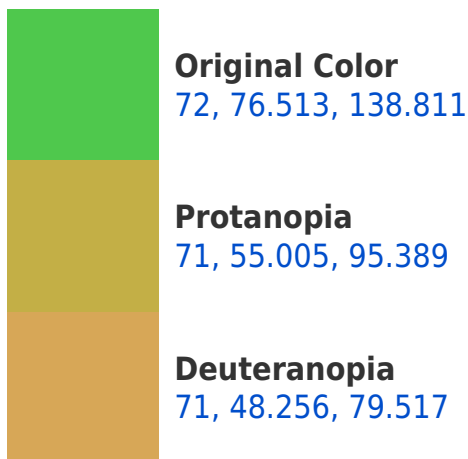

# Black Background

This preview shows how the CIELCh color 72, 76.513, 138.811 looks on a black background.

## Background

This preview shows how black text looks on a background with the CIELCh color 72, 76.513, 138.811.

This preview shows how white text looks on a background with the CIELCh color 72, 76.513, 138.811.

## Dichromacy

**Tritanopia**  
72, 25.331, 216.677

# Trichromacy

**Original Color**  
72, 76.513, 138.811

**Protanomaly**  
71, 58.293, 117.719

**Deuteranomaly**  
70, 50.333, 111.566

**Tritanomaly**  
71, 37.405, 165.868