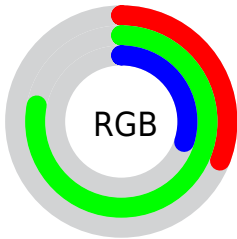

Distribution

- Red (31%)
- Green (78%)
- Blue (30%)