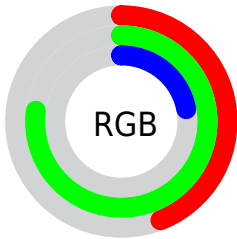

Distribution

- Red (44%)
- Green (77%)
- Blue (22%)