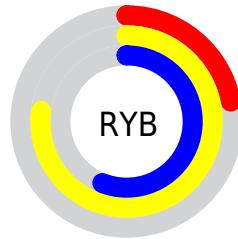

- Red (22%)
- Yellow (77%)
- Blue (56%)