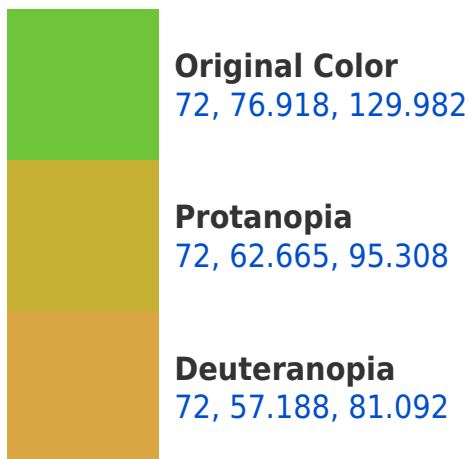

Color Blindness Simulation

Color vision deficiency is a very complex topic, and I could not describe the different causes any better than Wikipedia does, so if you want to learn more, you should check out their [article about color blindness](#).

Dichromacy